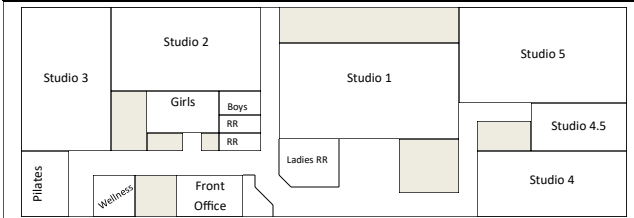

Saturday						
(L)	1	2	3	4	4.5	5
AM						
9:00	8:30 Adult Bdy Prep JWM					
10:00	9:00-10:15 Adult Int/Adv Ballet JWM	9:00-10:15 Adult Fundamentals Ballet MF	9:00-10:15 Adult Beginning Ballet KS	9:00-10:00 Primary 1 Ballet* (Spring Only) KJ	9:00-9:45 Children's Ballet 2* KZ	9:00-10:00 Primary 2 Ballet* CSH
11:00	10:30-11:15 Adult Beg/Int Pte JWM	10:30-11:15 Adult Pre-Pointe MF	10:30-11:15 Adult Beg Pointe KS	10:15-11:00 Children's Ballet 1* (Spring Only) KJ	9:45-10:15 Children's Tap KZ	10:00-10:45 Dance With Me CSH
12:00	11:15-1:30 Advanced 3/4/PPP Ballet en pointe JWM			11:15-12:15 Primary 3* Ballet KJ	10:15-10:45 Primary Tap KZ	10:45-11:15 Boy's 1* KZ
1:00						11:15-1:15 Advanced 1/2 Ballet MF
2:00	2:00-7:00 Nutcracker/Studio Company rehearsals		2:00-7:00 Nutcracker/Studio Company rehearsals			2:00-7:00 Nutcracker/Studio Company rehearsals
PM						

Faculty Key

AKA	Ashley Kohl Adler	JWM	Julia Wilkinson Manley
MF	Melissa French	JM	Julia Meng
CSH	Carly Hambridge	RM	Roberto Muñoz
CH	Chris Harris	EN	Elizabeth Nesbitt
JH	Jennifer Howard	KZ	Kailey Zaronias
MH	Melissa Heslep	JS	Jamie Schuler
KJ	Karin Johnson	KS	Karen Shanley
PJ	Page Jenkins	MS	Morgan Sicklick
PB	Patrick Blaisure	HS	Heather Sutton

Adult Classes

Gala: All classes marked with an * will perform as part of either our Children's Ballet Gala Celebration, Ballet Expressions Gala, or Conservatory Gala. Details regarding this opportunity are distributed in January of each school year.