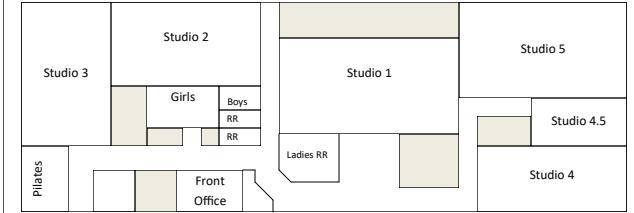

PPP Dancers may cross-train in the Pilates Studio from 5:45-6:45pm.

Saturday						
(L)	1	2	3	4	4.5	5
AM						
9:00	8:30 Adult Bdy Prep JWM					
10:00	9:00-10:15 Adult Int/Adv Ballet JWM	9:00-10:15 Adult Fundamentals Ballet	9:00-10:15 Adult Beginning Ballet	9:00-10:00 Primary 1 Ballet* (Spring Only)	9:00-9:45 Children's Ballet 2* 9:45-10:15 Children's Tap	9:00-10:00 Primary 2 Ballet* TBD
11:00	10:30-11:15 Adult Beg/Int Pte JWM	10:30-11:15 Adult Pre-Pointe	10:30-11:15 Adult Beg Pointe	10:15-11:00 Children's Ballet 1* (Spring Only)	10:15-10:45 Primary Tap	10:00-10:45 Dance With Me TBD
12:00	11:15-1:30 Advanced 3/4/PPP Ballet en pointe				10:45-11:15 Boy's 1*	11:15-1:15 Advanced 1/2 Ballet TBD
1:00						
2:00	2:00-7:00 Nutcracker/Studio Company rehearsals		2:00-7:00 Nutcracker/Studio Company rehearsals			2:00-7:00 Nutcracker/Studio Company rehearsals
PM						

Faculty Key

AK	Ashley (Kohl) Adler	JWM	Julia Wilkinson Manley
MF	Melissa French	JM	Julia Meng
CSH	Carly Hambridge	RM	Roberto Muñoz
CH	Chris Harris	EN	Elizabeth Nesbitt
JH	Jennifer Howard	JS	Jamie Schuler
MH	Melissa Heslep	KS	Karen Shanley
KJ	Karin Johnson	MS	Morgan Sicklick
PJ	Page Jenkins	HS	Heather Sutton
IJ	Irene Joyce		

Adult Classes

Gala: All classes marked with an * will perform as part of either our Children's Ballet Gala Celebration, Ballet Expressions Gala, or Conservatory Gala. Details regarding this opportunity are distributed in January of each school year.